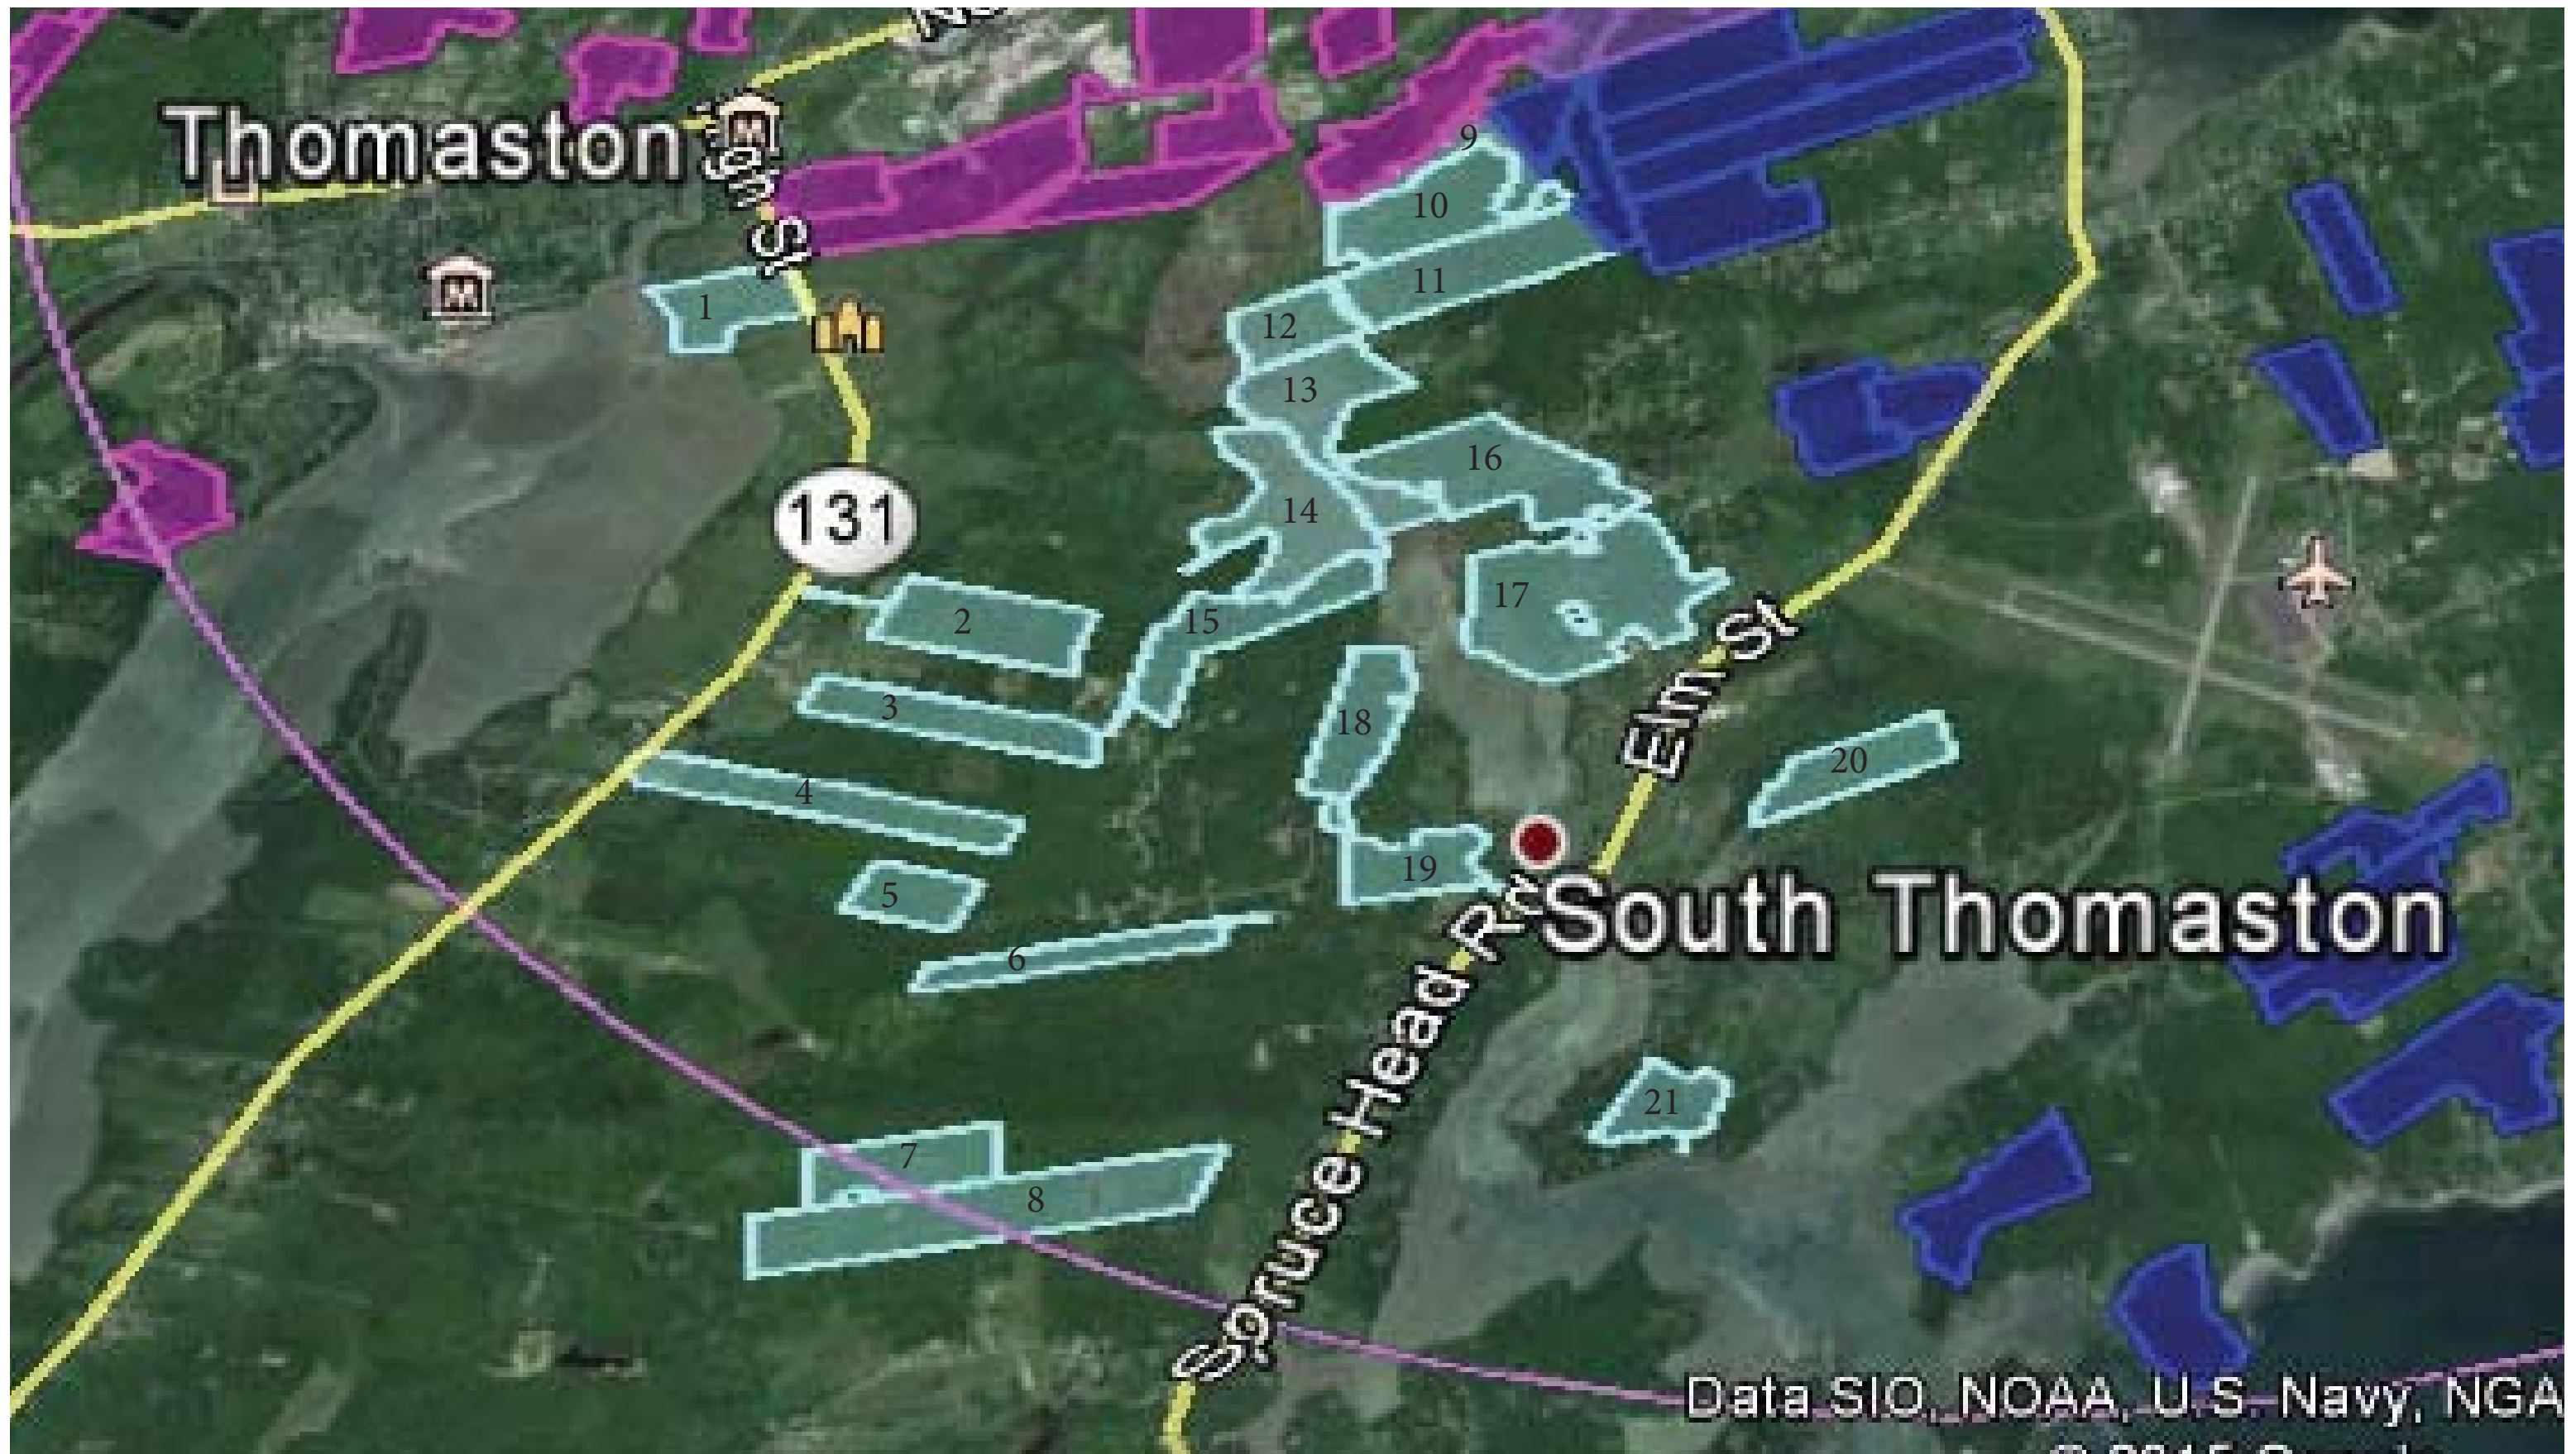

Midcoast School of Technology Site Selection  
Overall Parcel Search

LAVALLÉE BRENSINGER ARCHITECTS

Midcoast School of Technology Site Selection  
Owls Head Parcel Search

Midcoast School of Technology Site Selection  
 Rockland Parcel Search

Midcoast School of Technology Site Selection  
Rockport Parcel Search

Midcoast School of Technology Site Selection  
South Thomaston Parcel Search

Midcoast School of Technology  
Thomaston Parcel Search

Midcoast School of Technology Site Selection  
Warren Parcel Search