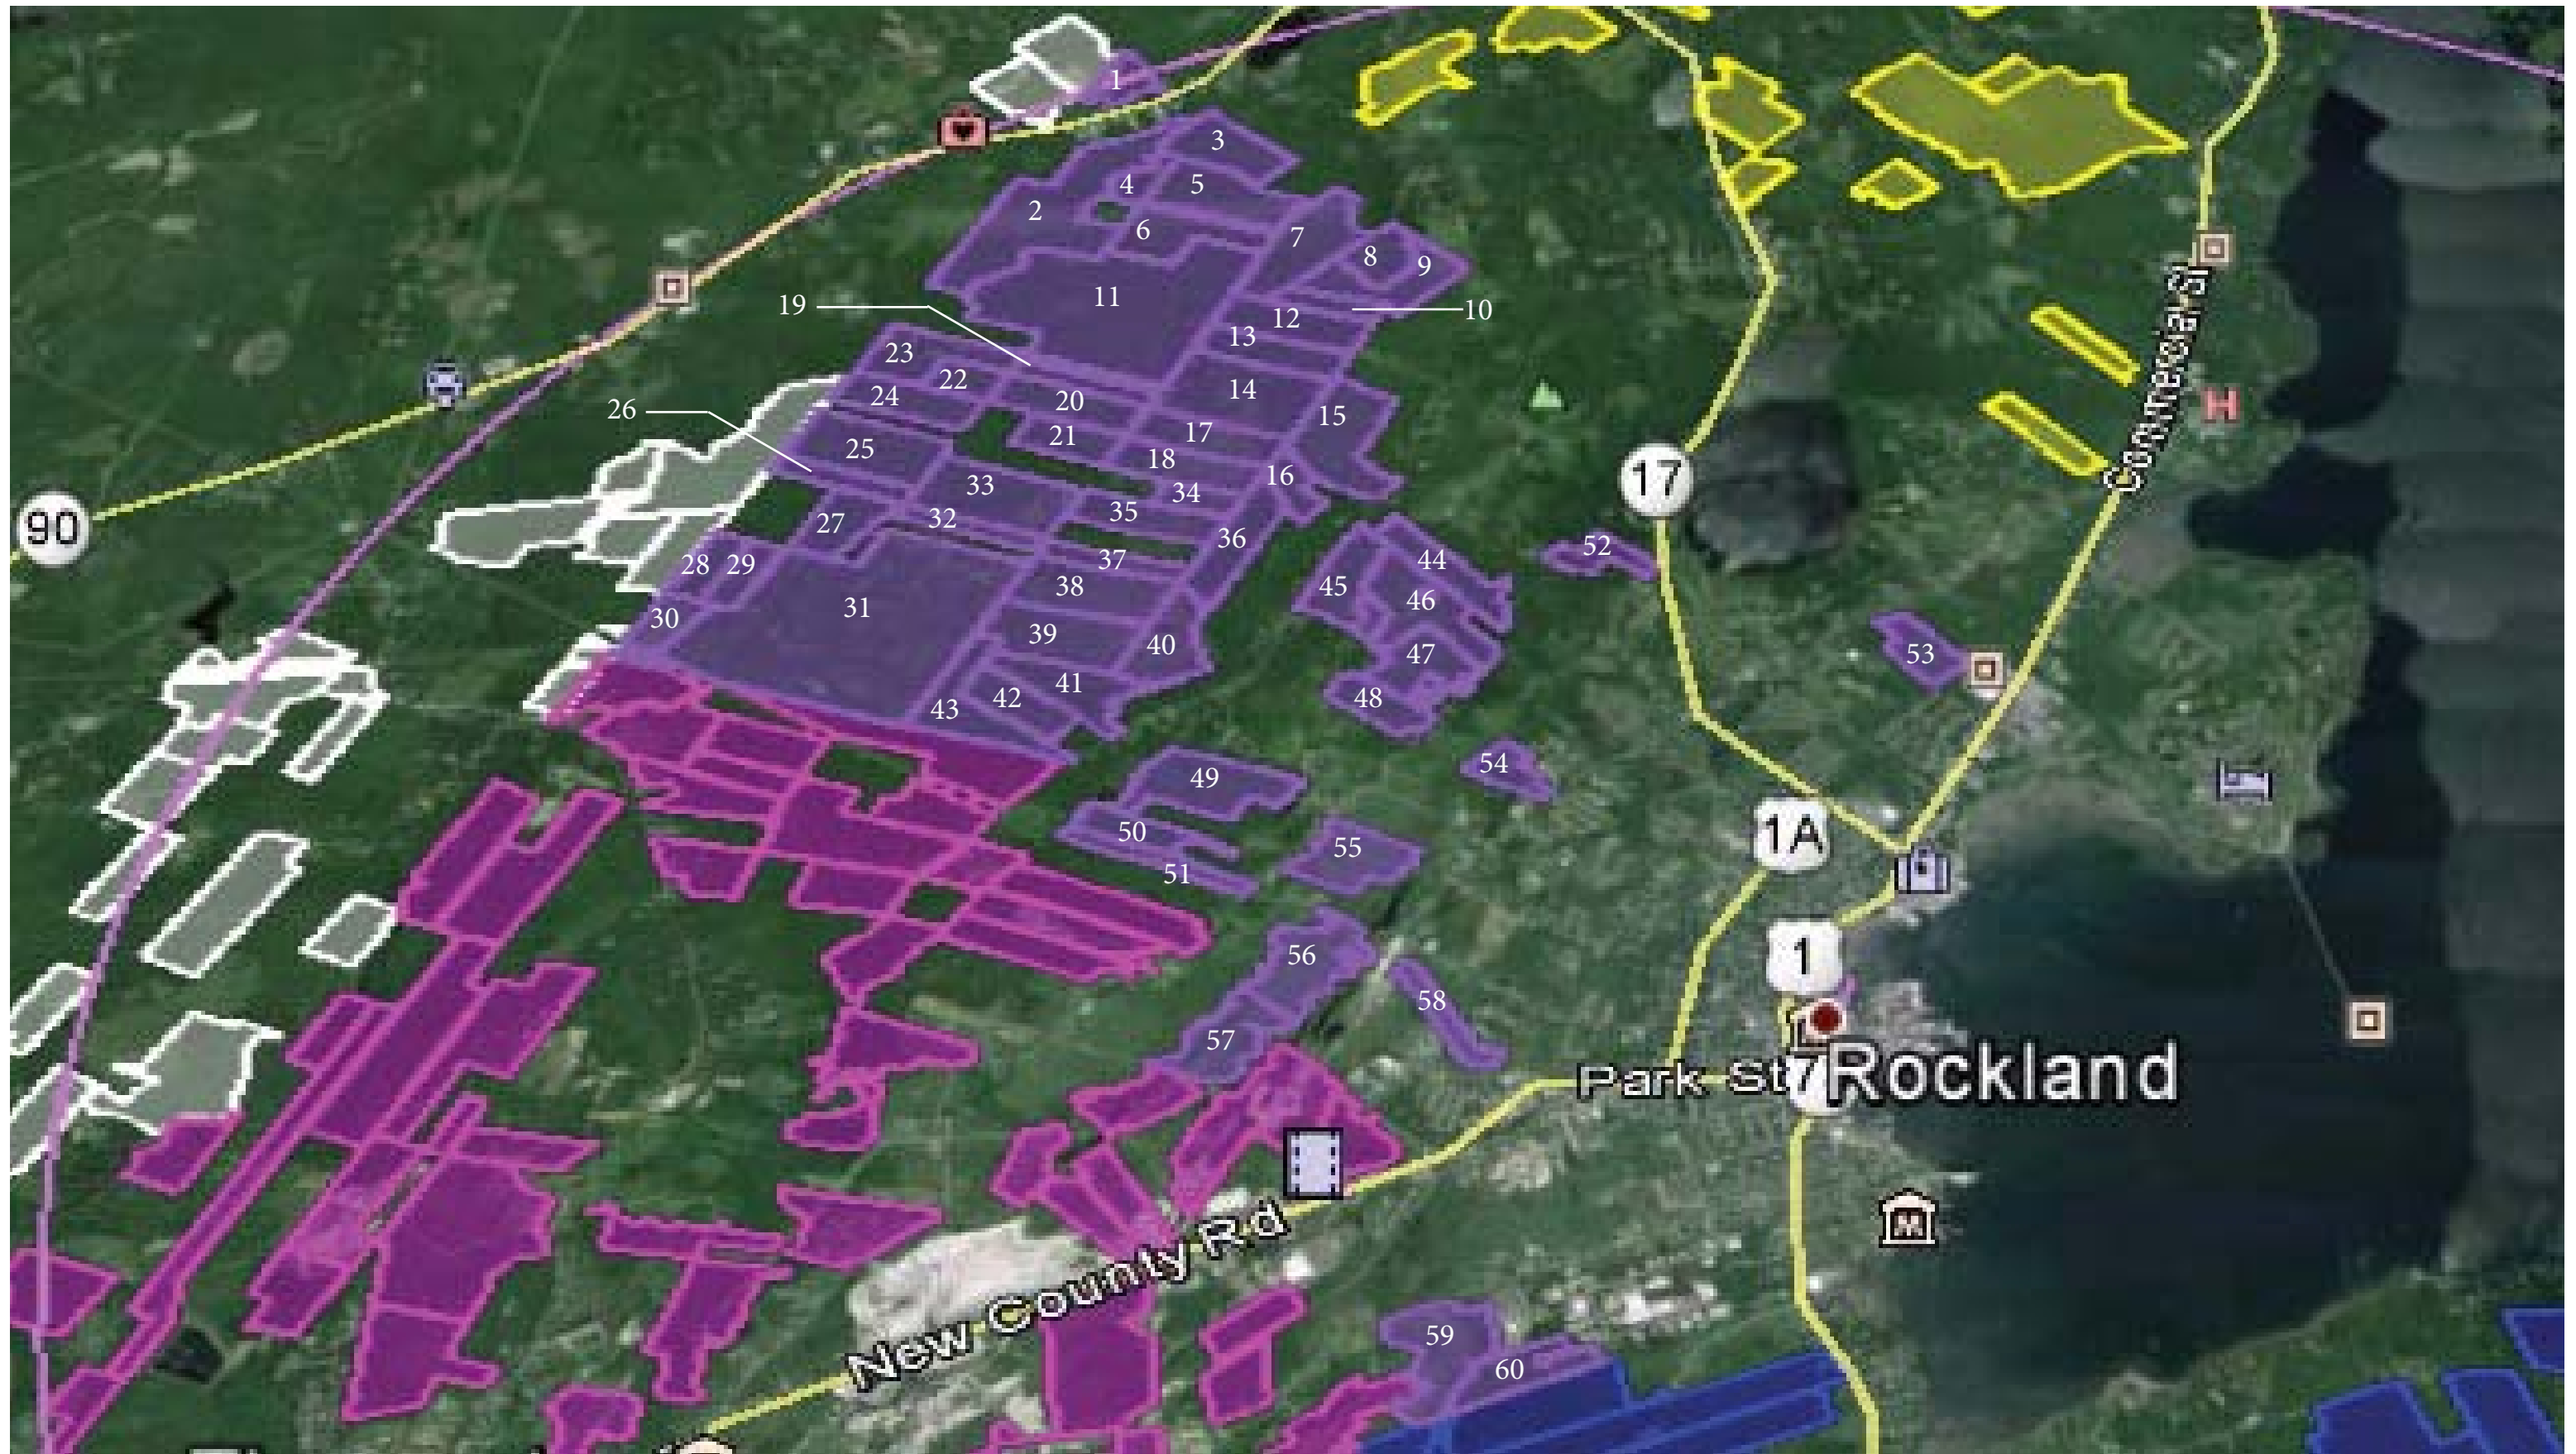

Midcoast School of Technology Site Selection  
Overall Parcel Search

LAVALLÉE BRENSINGER ARCHITECTS

Midcoast School of Technology Site Selection  
Owls Head Parcel Search

Midcoast School of Technology Site Selection  
 Rockland Parcel Search

Midcoast School of Technology Site Selection  
Rockport Parcel Search

Midcoast School of Technology Site Selection  
South Thomaston Parcel Search

Midcoast School of Technology  
Thomaston Parcel Search

Midcoast School of Technology Site Selection  
Warren Parcel Search