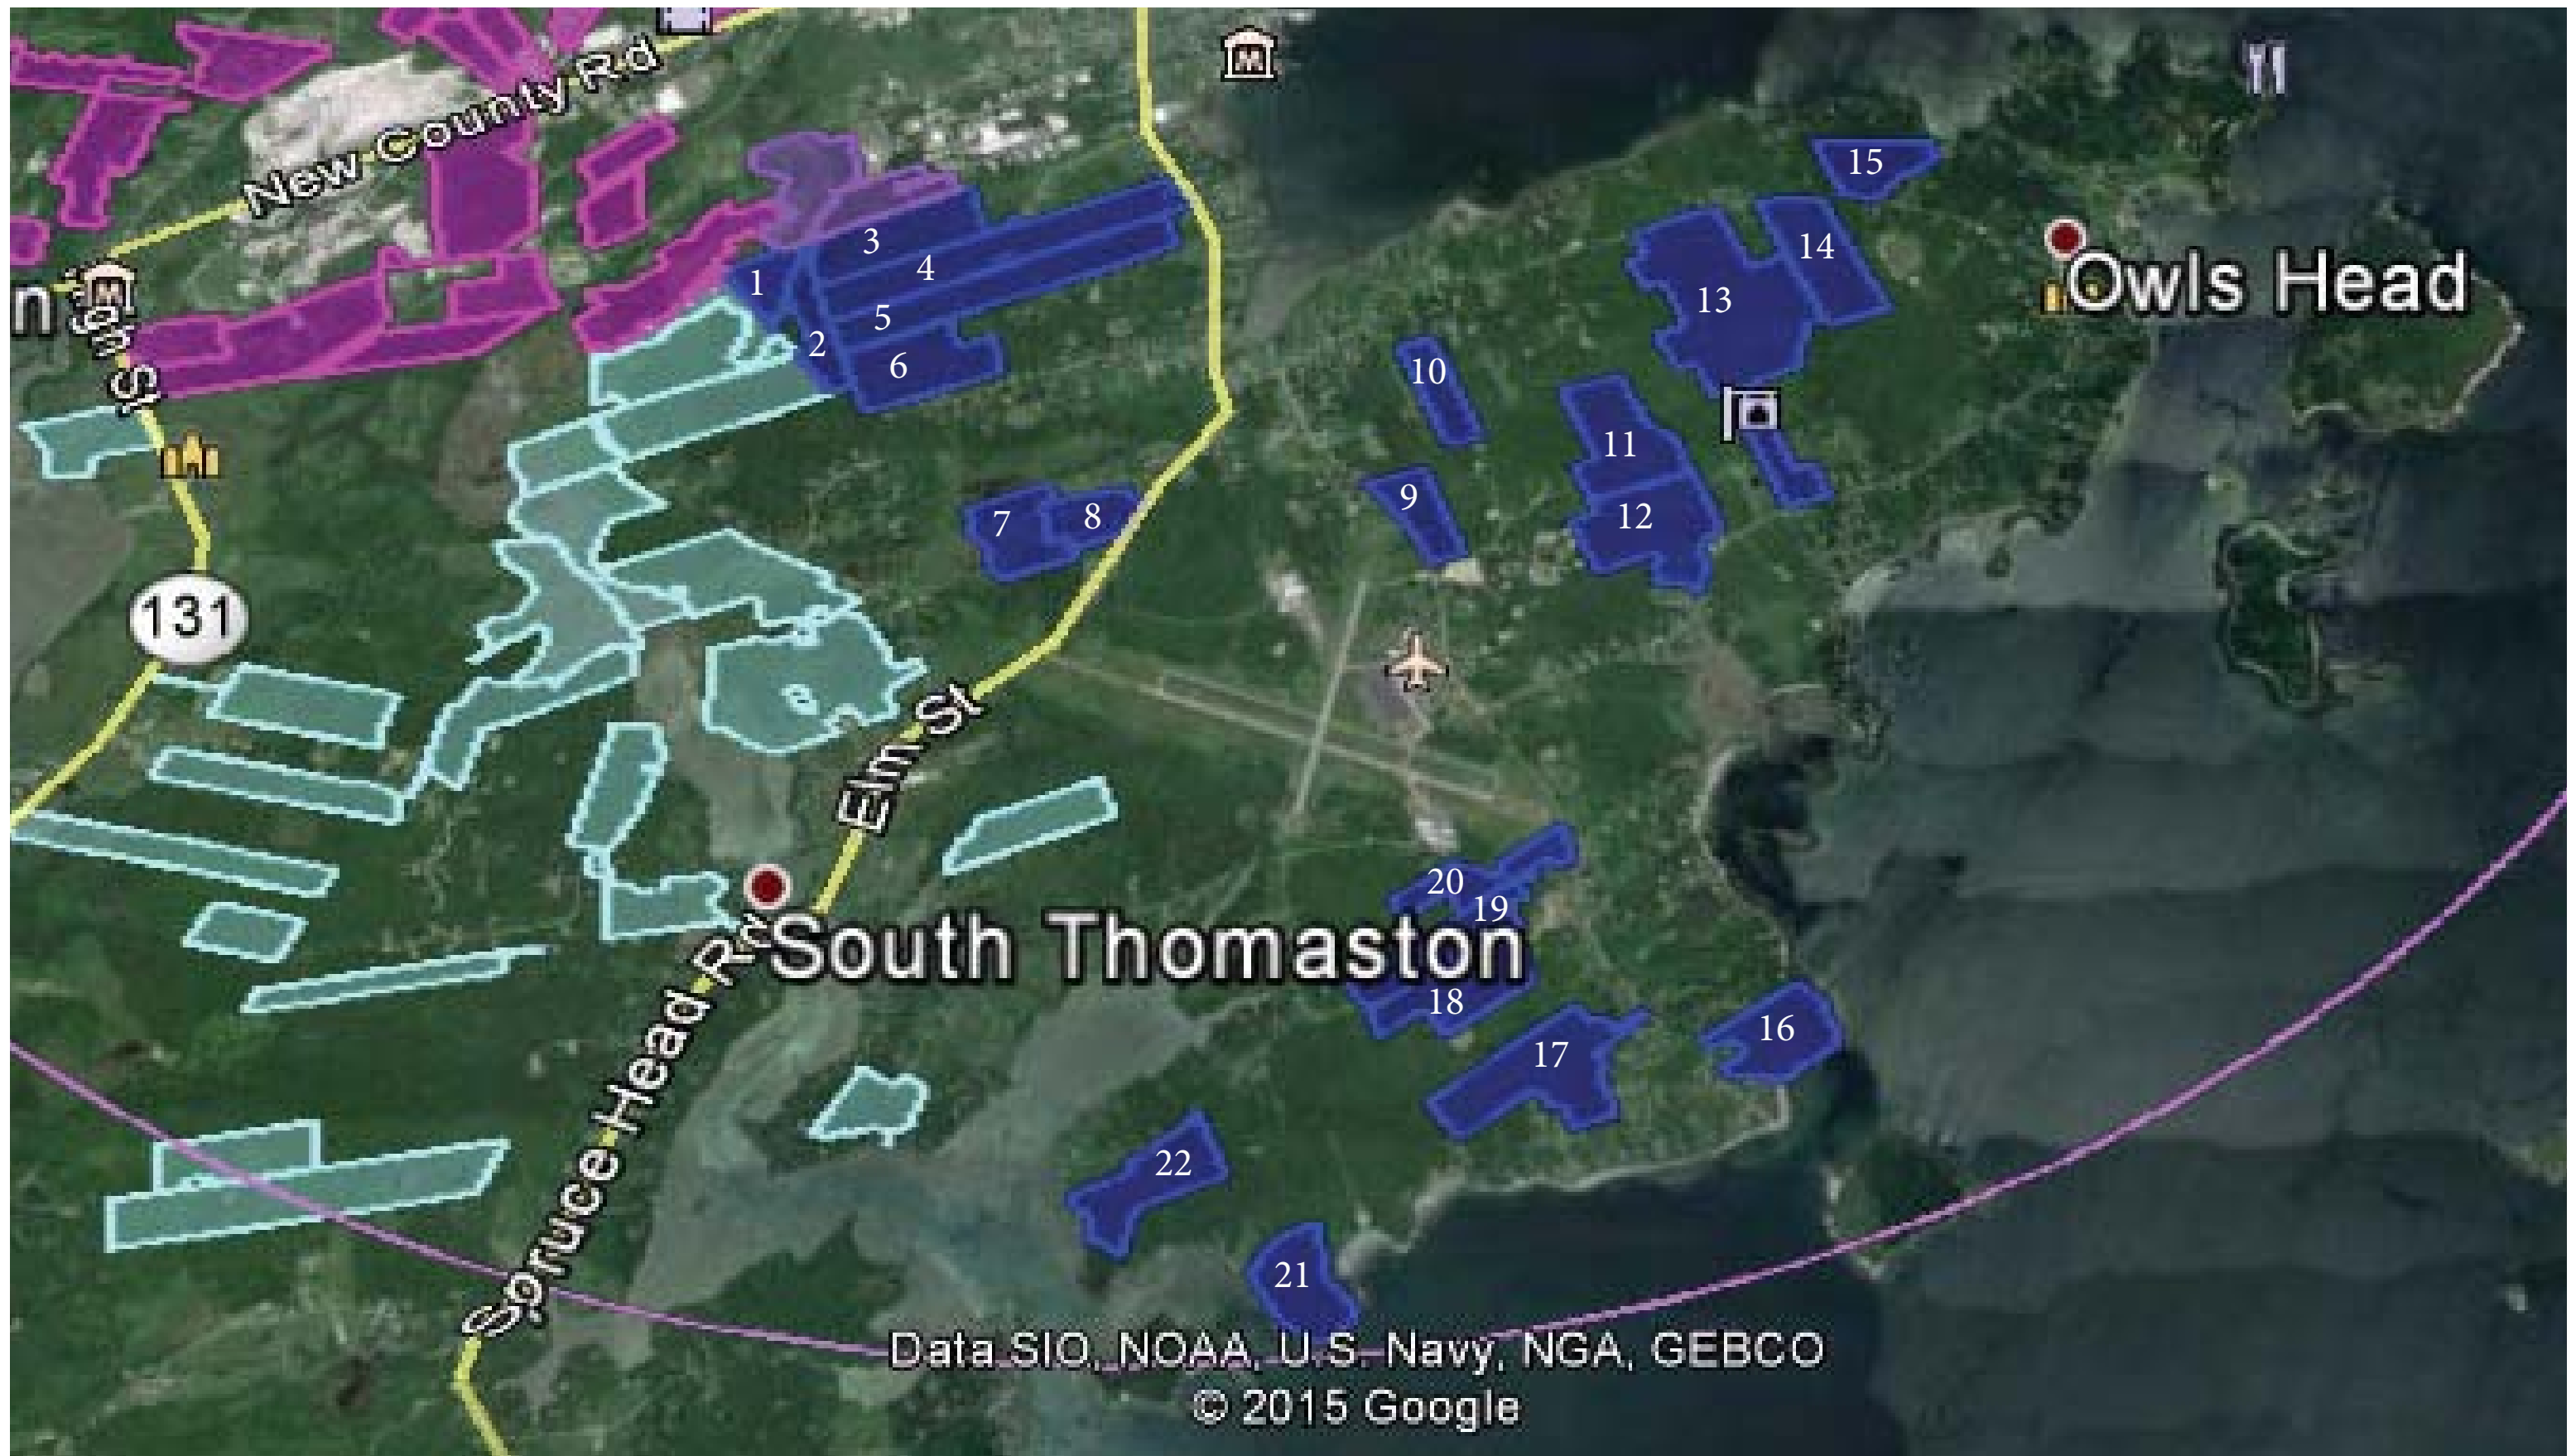

Midcoast School of Technology Site Selection  
Overall Parcel Search

LAVALLÉE BRENSINGER ARCHITECTS

Midcoast School of Technology Site Selection  
Owls Head Parcel Search

Midcoast School of Technology Site Selection  
 Rockland Parcel Search

Midcoast School of Technology Site Selection  
Rockport Parcel Search

Midcoast School of Technology Site Selection  
South Thomaston Parcel Search

Midcoast School of Technology  
Thomaston Parcel Search

Midcoast School of Technology Site Selection  
Warren Parcel Search